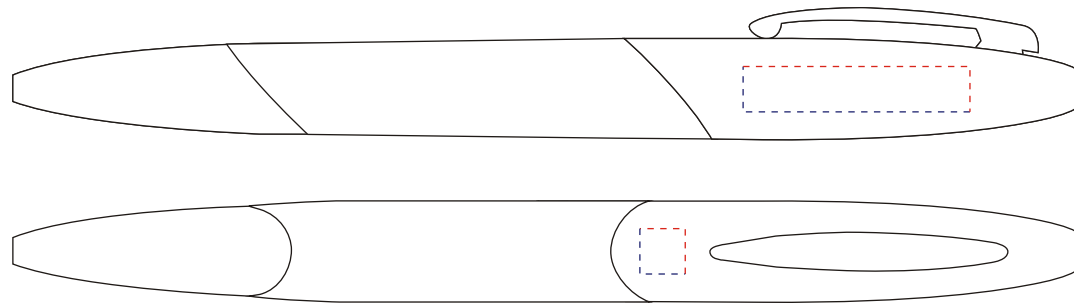

Print Area:

Side of Clip: 6mm x 30mm wide

Below Clip: 6mm x 6mm wide

Engraving Area:

Side of Clip: 6mm x 30mm wide

Below Clip: 6mm x 6mm wide

Pink Outline =
Print Area

Cyan Outline =
Engraving Area