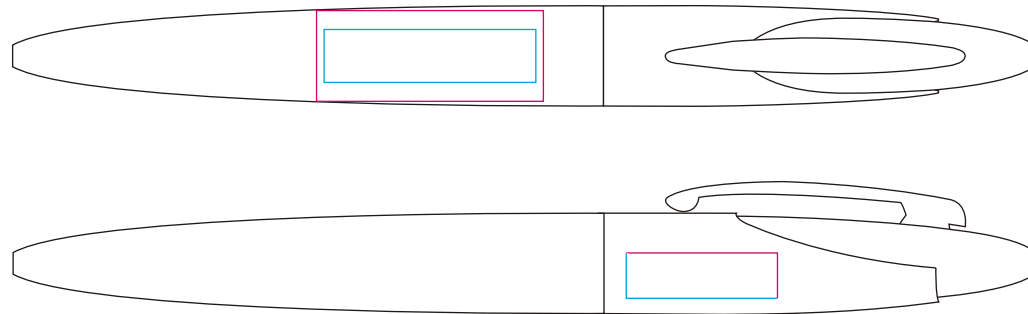

Print Area:

Barrel: 12mm x 30mm wide

BCap - Side of Clip: 6mm x 20mm wide

Engraving Area:

Barrel: 7mm x 28mm wide

BCap - Side of Clip: 6mm x 20mm wide

Pink Outline =
Print Area

Cyan Outline =
Engraving Area